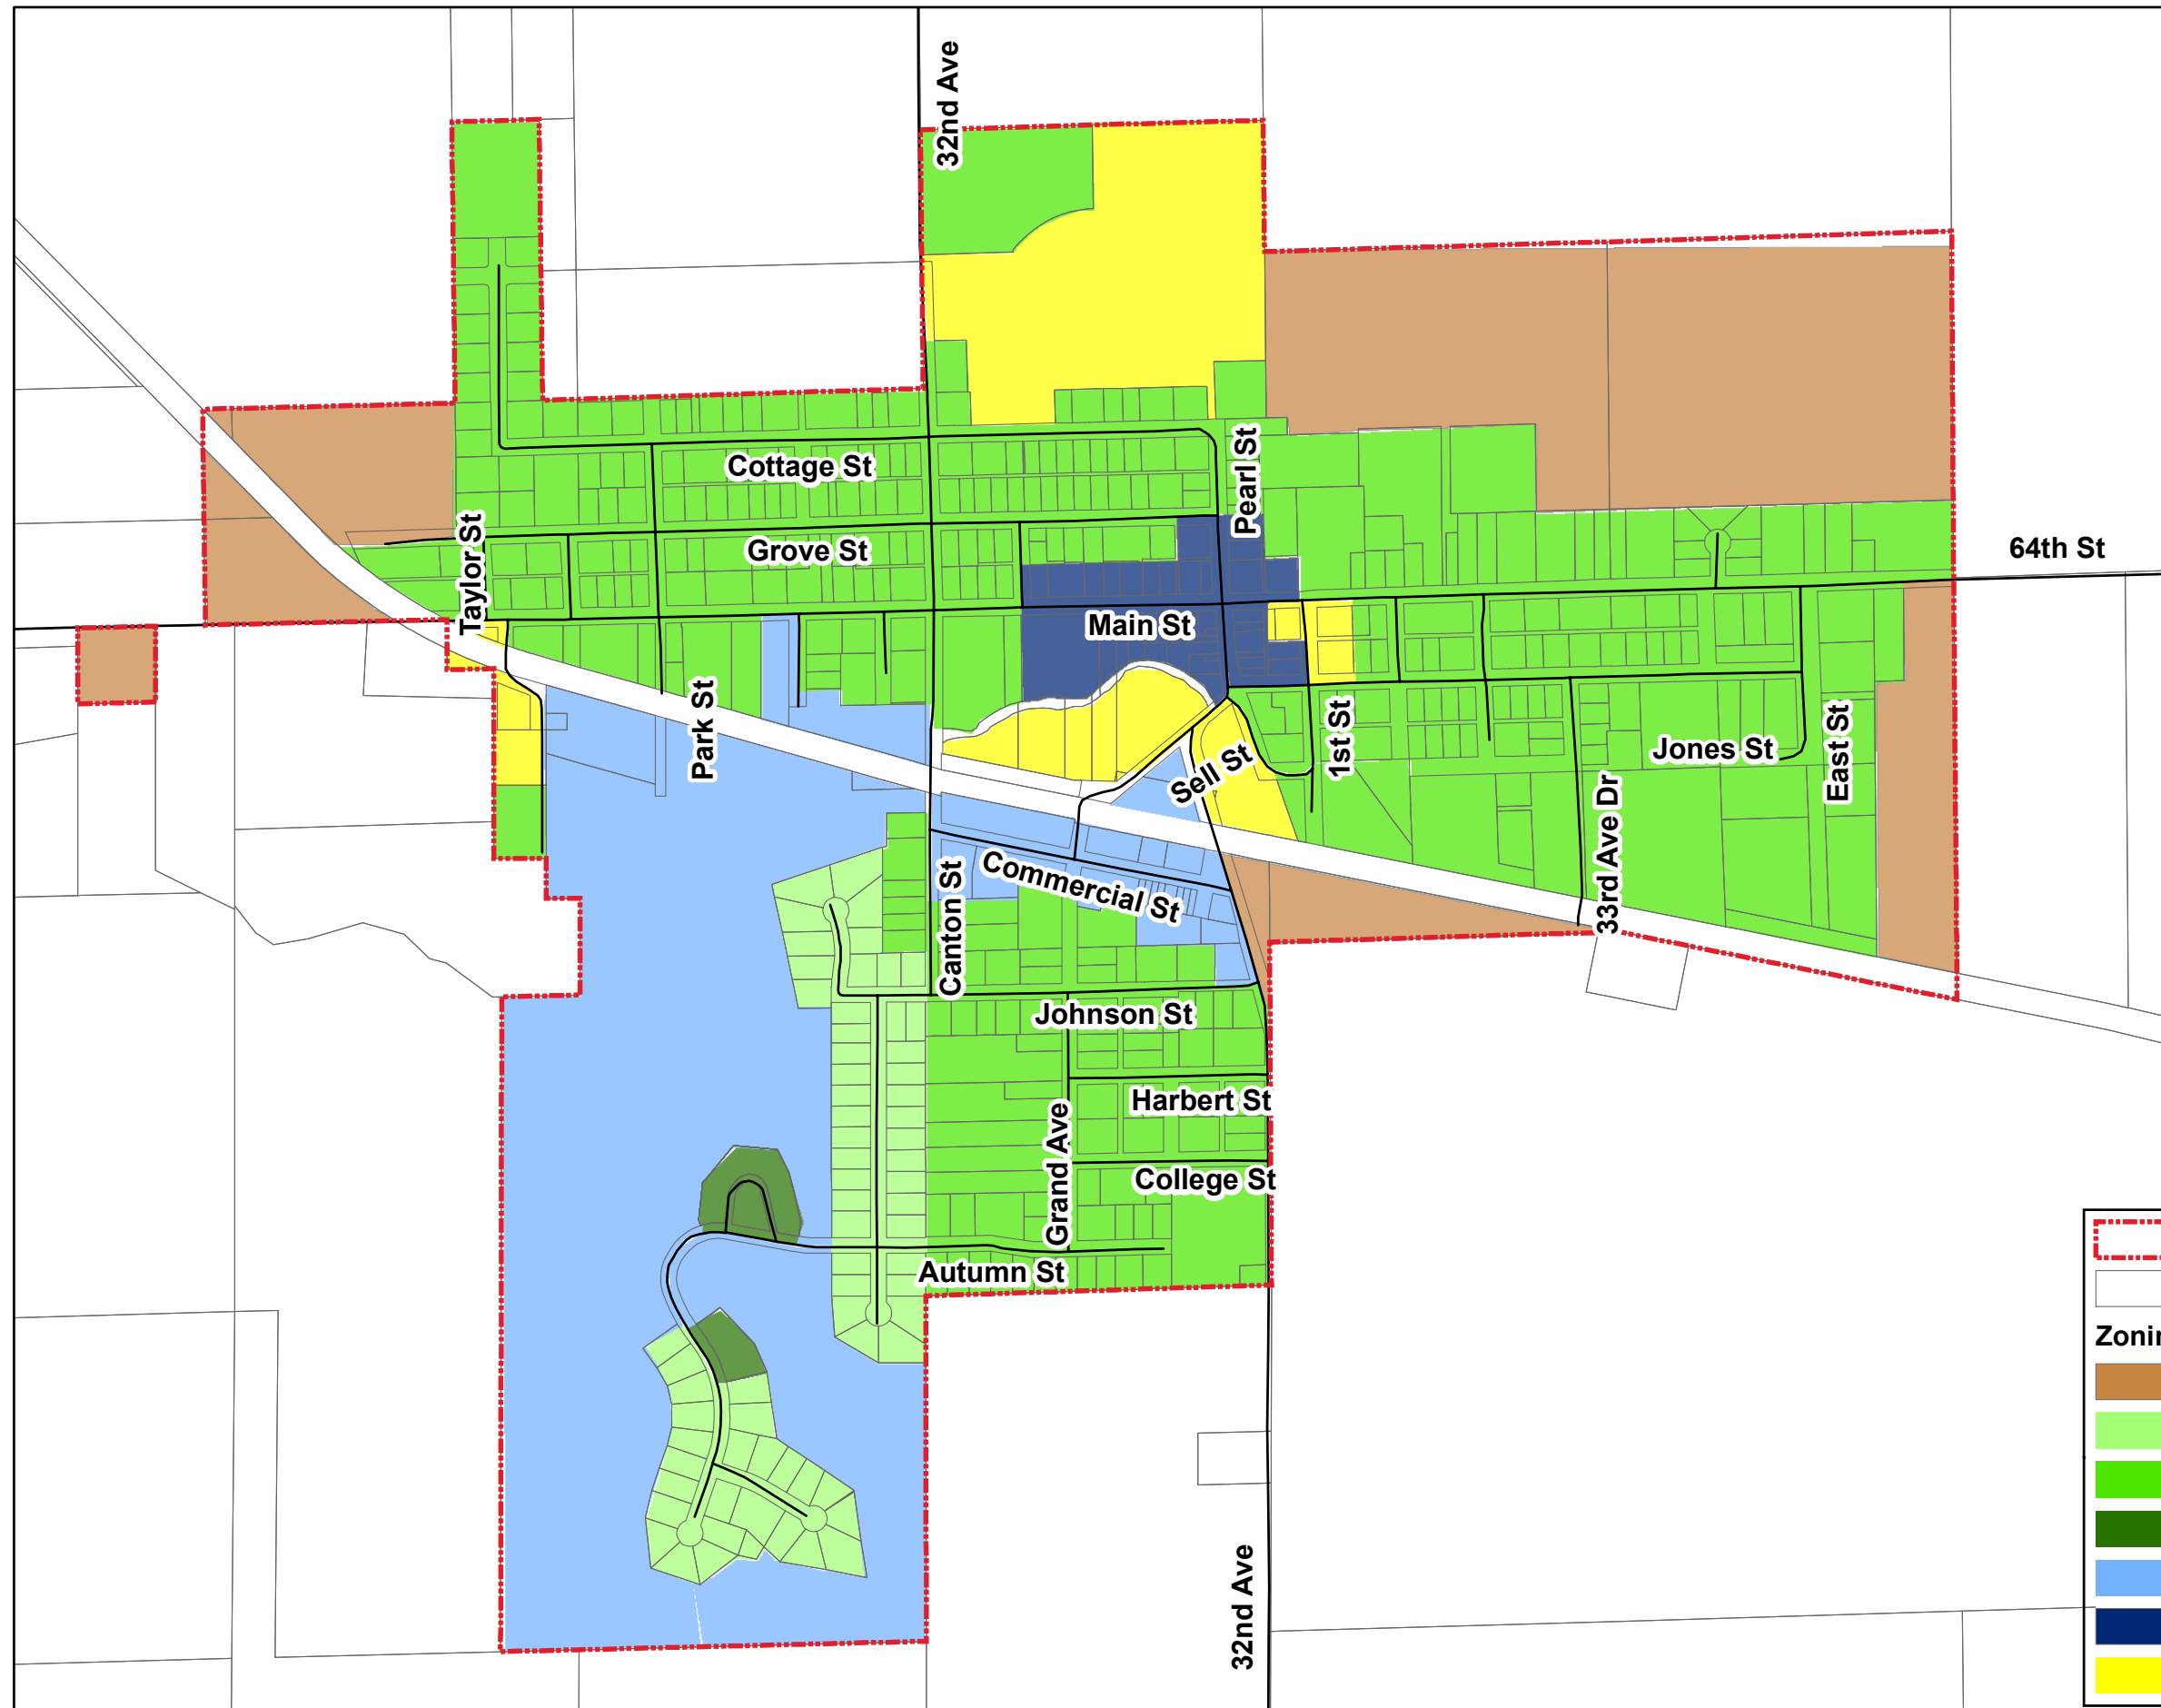

# City of Shellsburg Zoning Map

	City Limit
	Parcels
<b>Zoning</b>	
	Agriculture
	R1 - Single Family Residential
	R2 - High Density Single Family Residential
	R3 - Multi Family Residential
	C1 - Commercial
	C2 - Central Business District
	P - Public